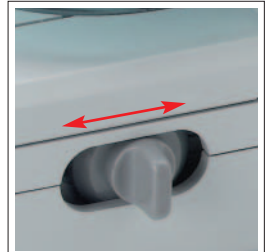

➔ ELECTRONIC STAPLER **IDEAL 8560**

CONVENIENT, EFFORTLESS STAPLING OF UP TO 65 SHEETS

High stapling capacity of up to 65 sheets at a time | manual or automatic stapling | adjustable strike point (3 - 18 mm) | patented flat stapling system, storage space is saved and papers stack more neatly | 5000 staples per cartridge – they last much longer than usual before reloading | easy exchange of flat staples cartridge | very low noise level | complete with AC adapter | one flat staples cartridge is included
 Power supply for mains adapter: 100-240 V / 50-60 Hz, Dimensions (H x W x D): 112 x 100 x 215 mm, Weight: 1.4 kg, Colour: light grey

HINGED COVER

The electronically secured cover can be opened safely for exchanging the flat staples cartridge.

EASY OPERATION

This electronic stapler can be operated manually by using a push button or automatically when inserting the paper.

STRIKE POINT

The strike point of this stapler is adjustable from 3 to 18 mm and can be fixed in the required position.

➔ IDEAL 8560

Stapling capacity ¹	60-65 sheets
Strike point	3 - 18 mm
Cartridge capacity	5000 staples
Weight	1.4 kg